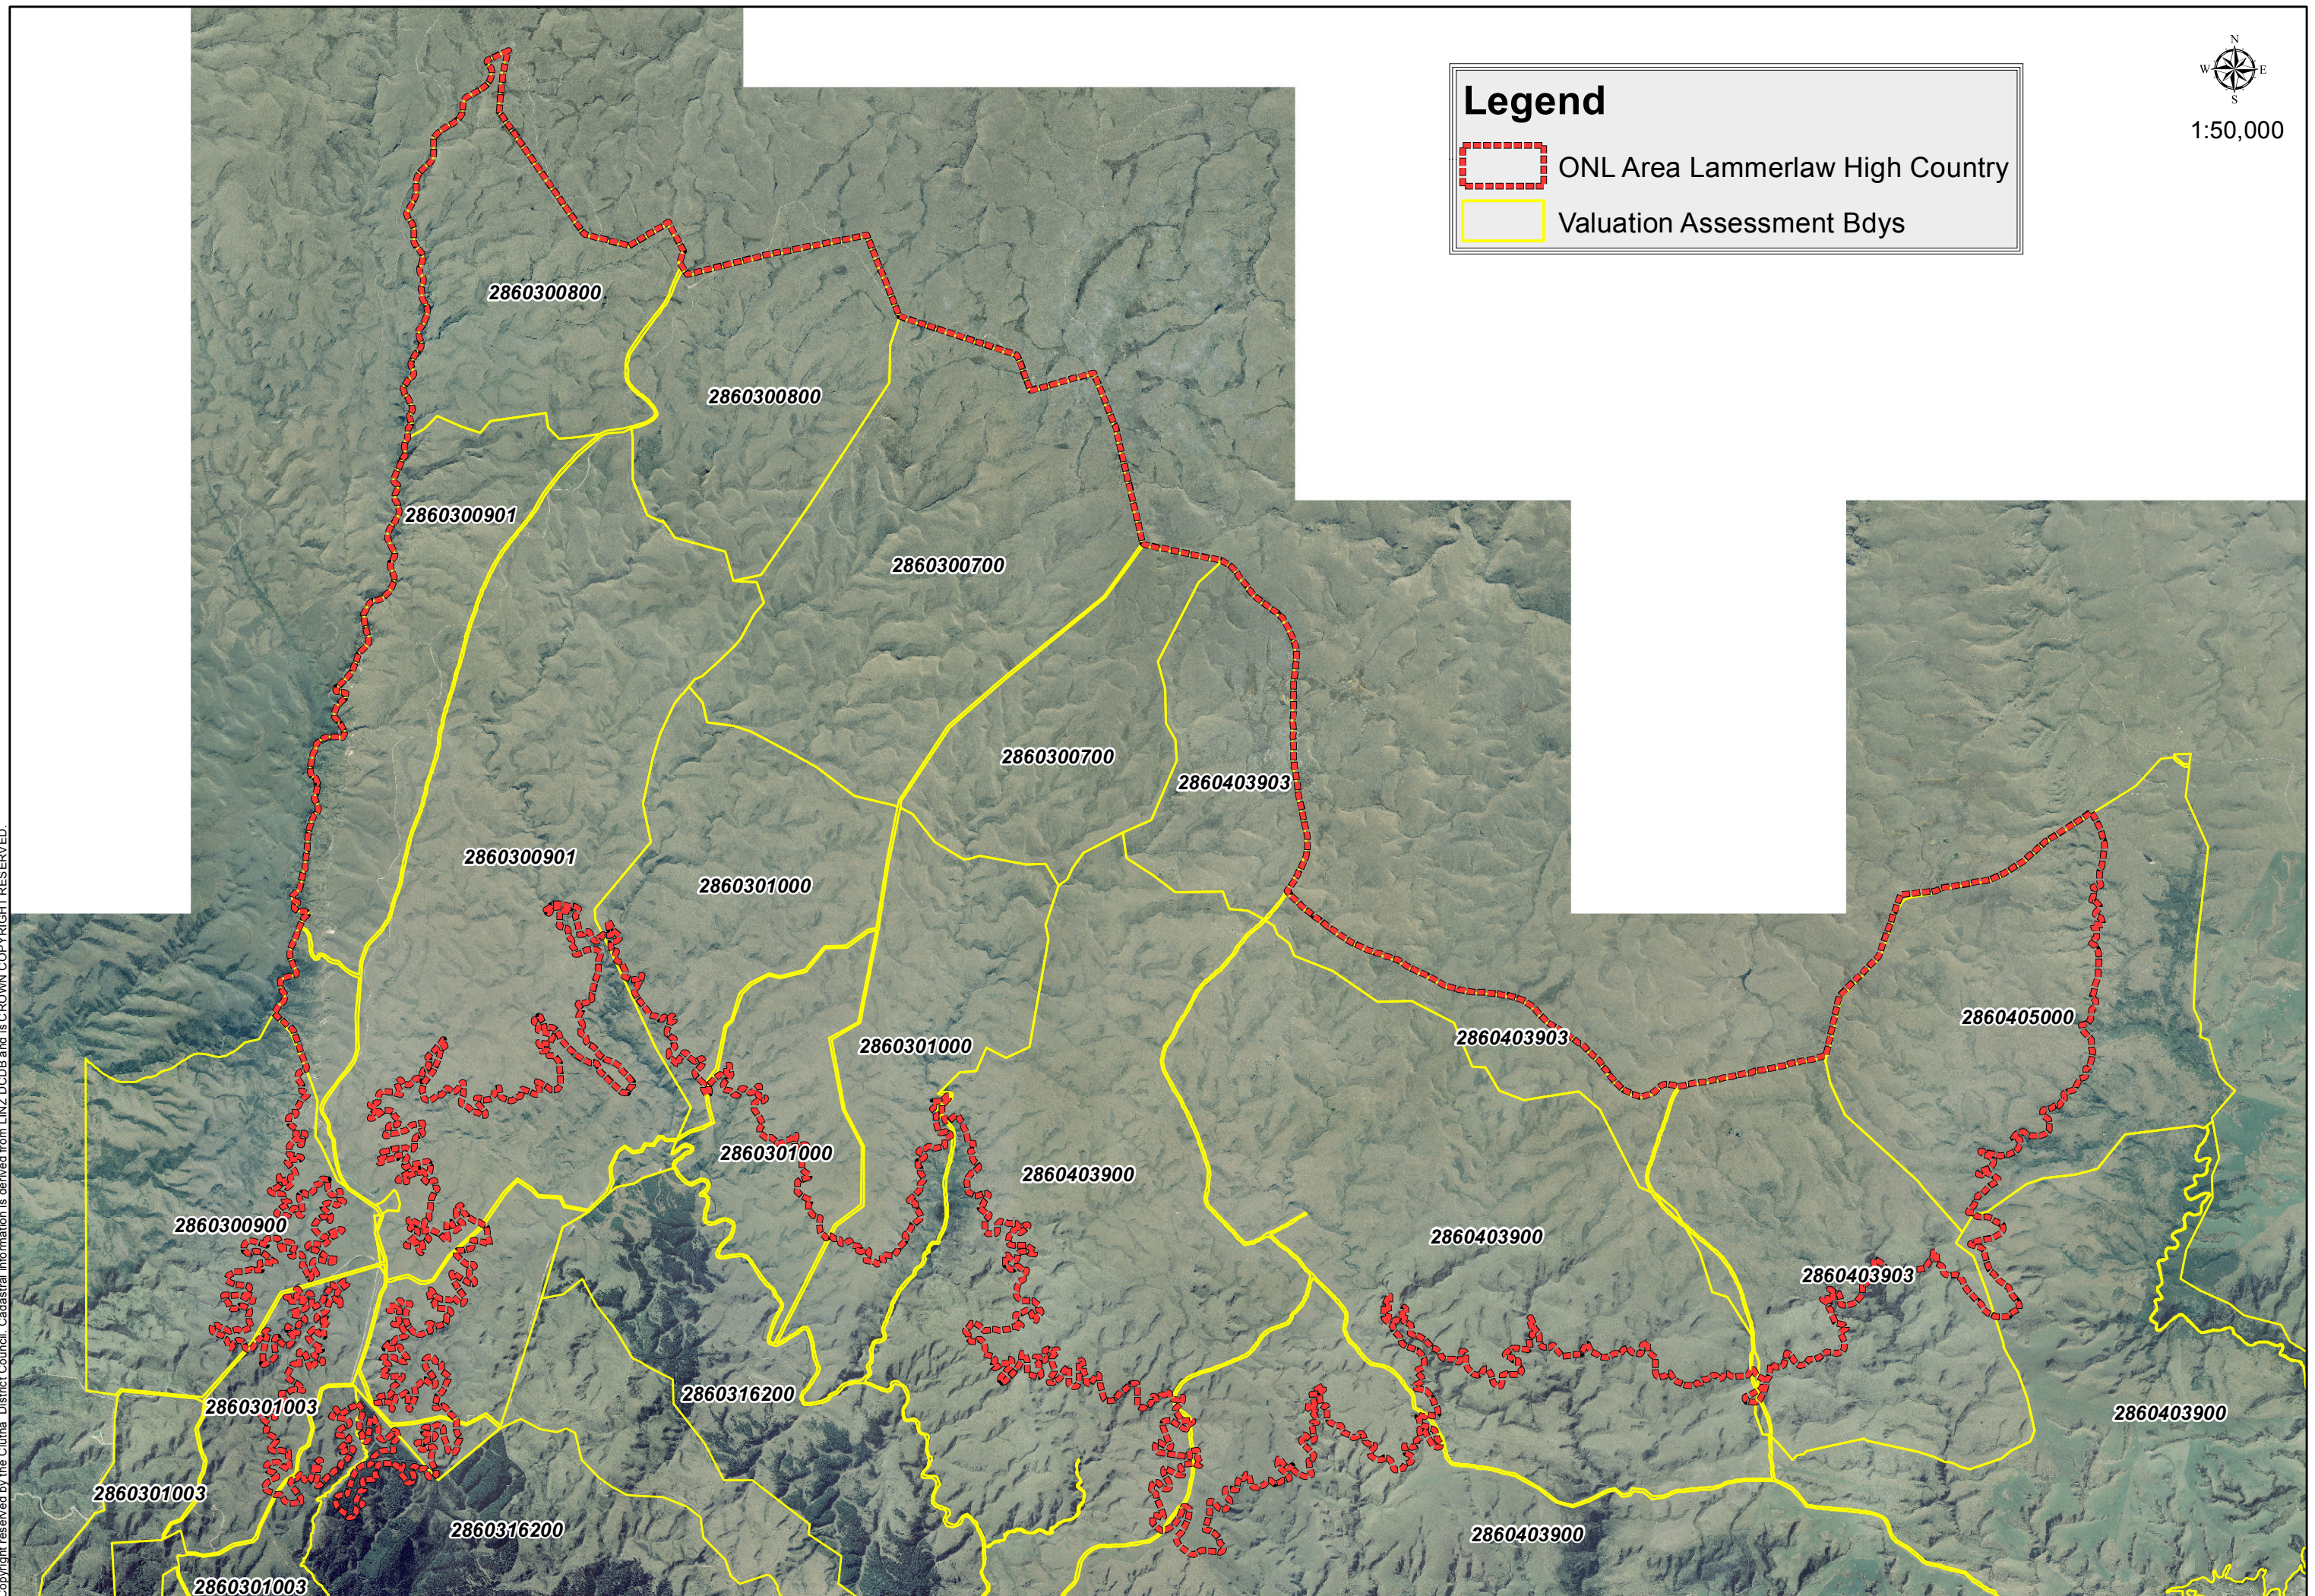

1:50,000

### Legend

-  ONL Area Lammerlaw High Country
-  Valuation Assessment Bdys

Copyright reserved by the Clutha District Council. Cadastral information is derived from LINZ DCDB and is CROWN COPYRIGHT RESERVED.

The information shown on this map is indicative only. The Clutha District Council accepts no responsibility for incomplete or inaccurate information.