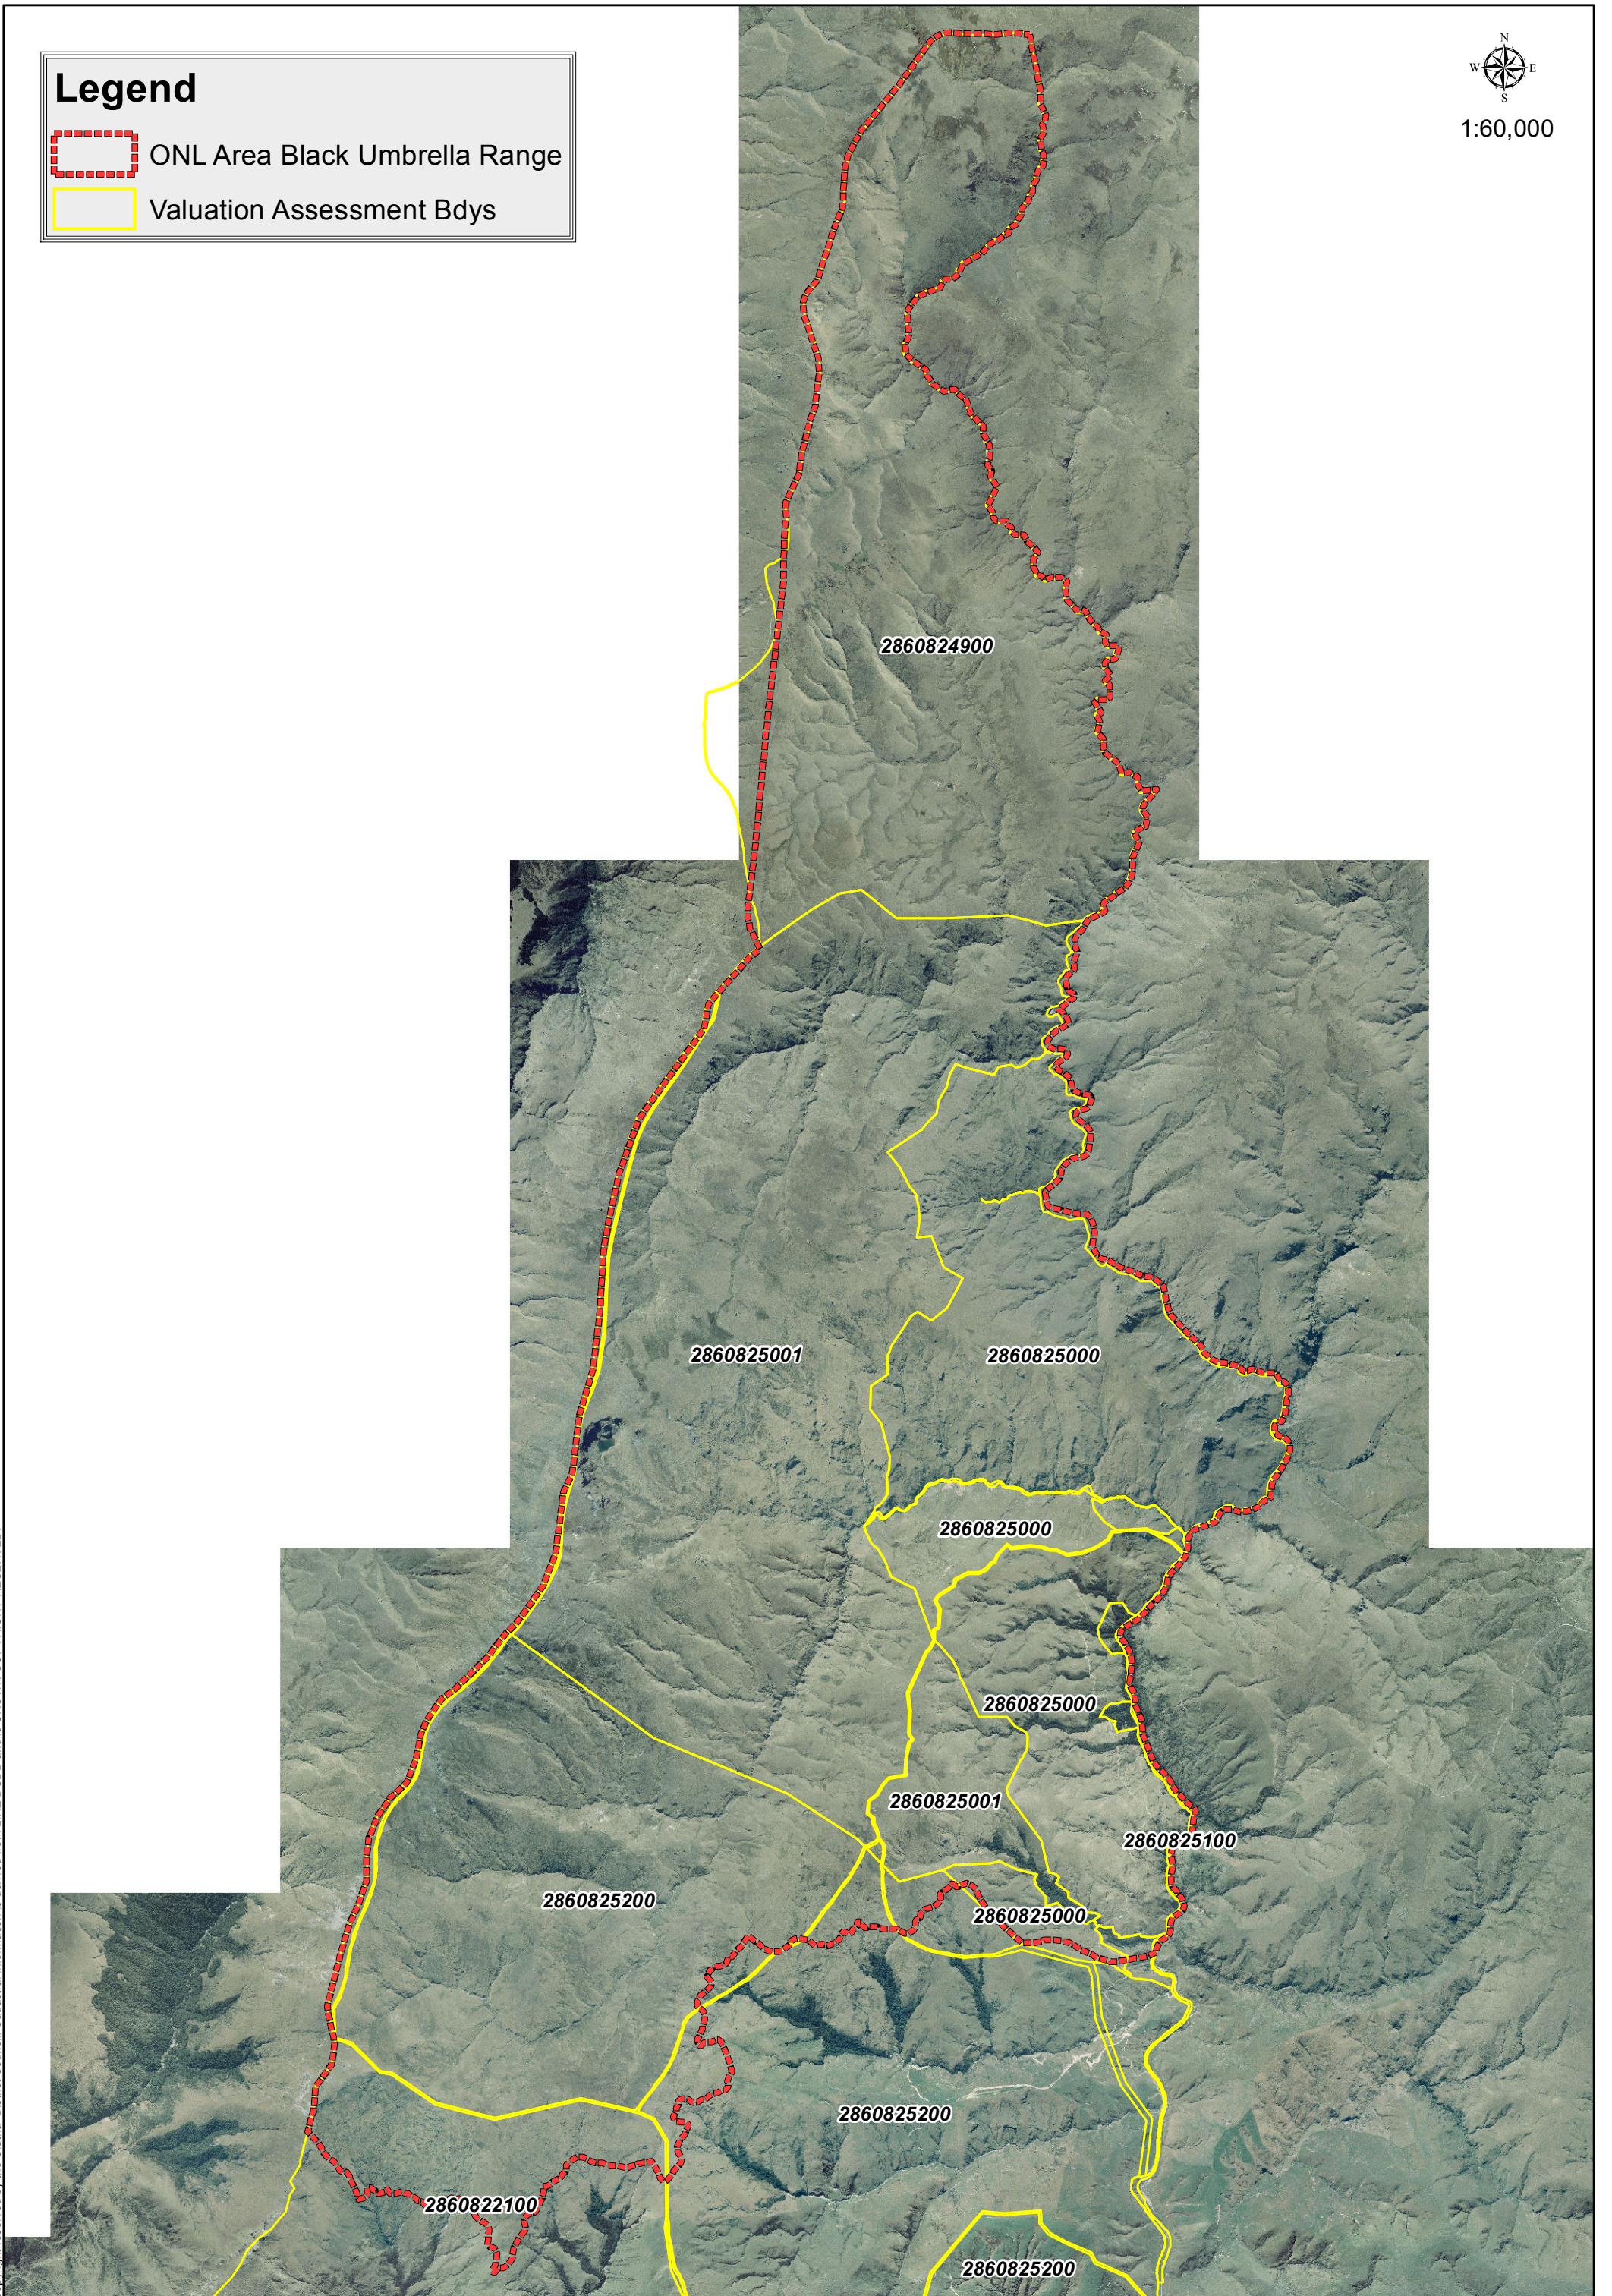

Legend

-  ONL Area Black Umbrella Range
-  Valuation Assessment Bdys

1:60,000

Copyright reserved by the Clutha District Council. Cadastral information is derived from LINZ DCDB and is CROWN COPYRIGHT RESERVED.

The information shown on this map is indicative only. The Clutha District Council accepts no responsibility for incomplete or inaccurate information.