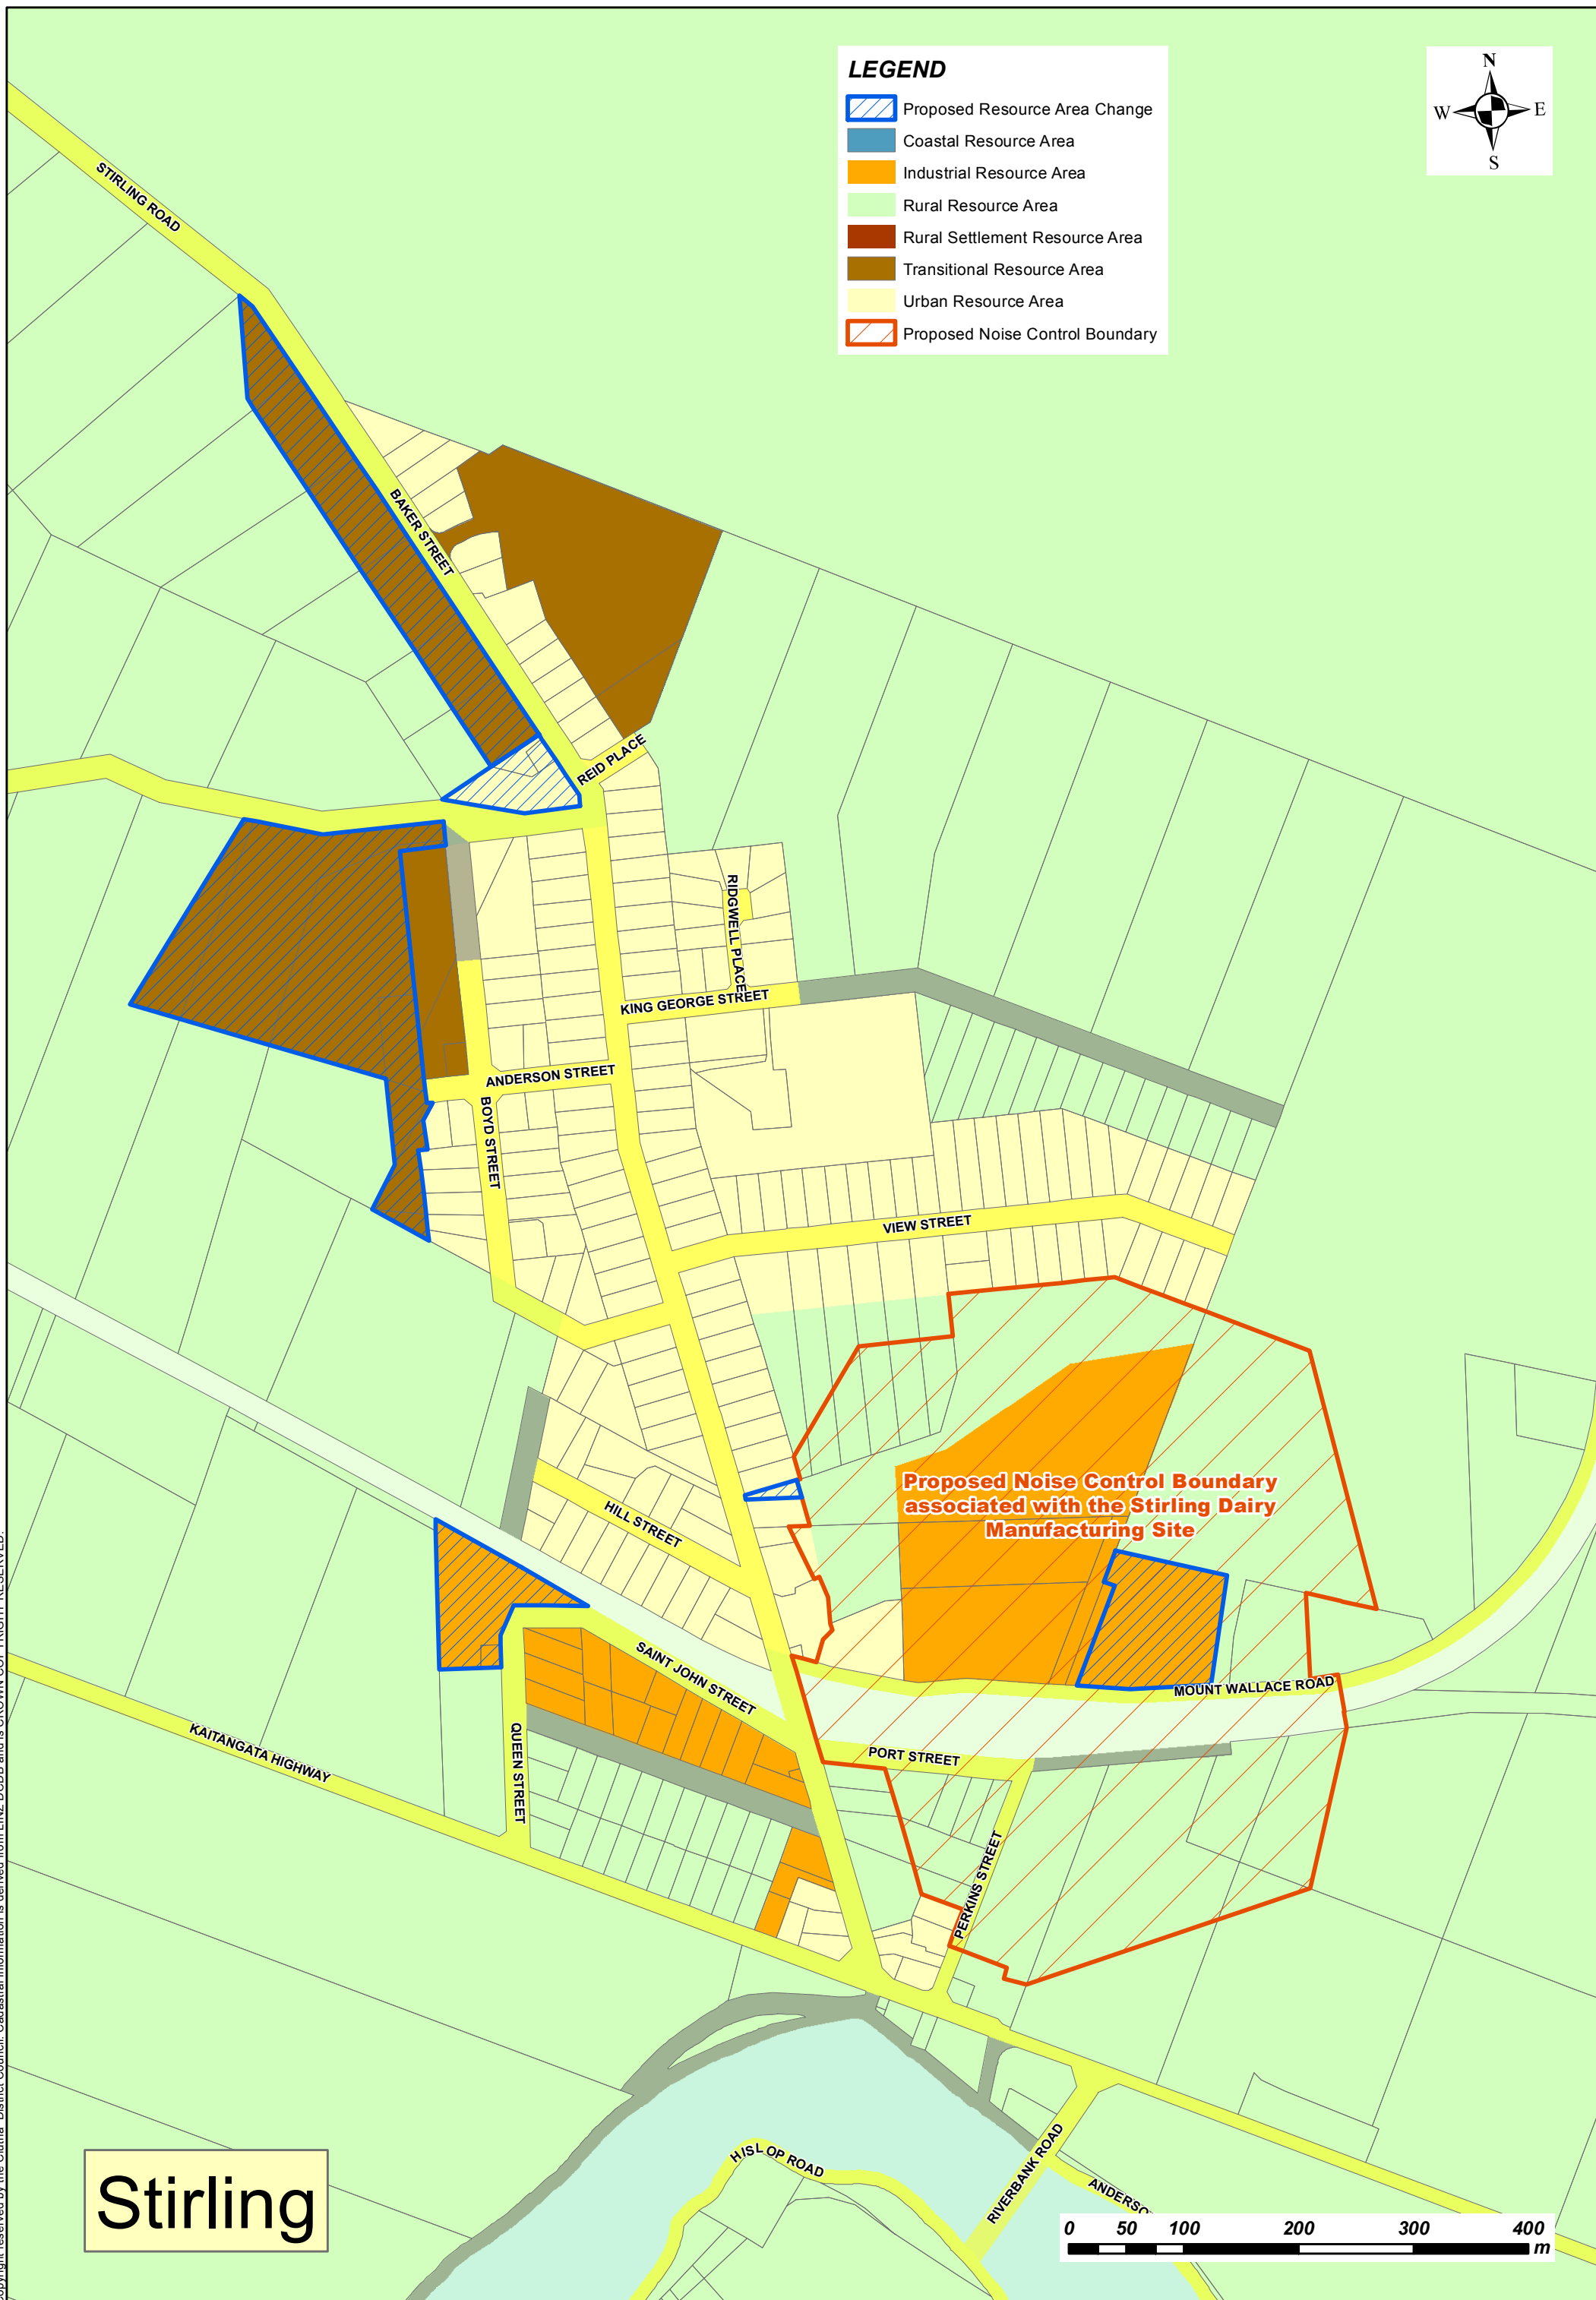

LEGEND

-  Proposed Resource Area Change
-  Coastal Resource Area
-  Industrial Resource Area
-  Rural Resource Area
-  Rural Settlement Resource Area
-  Transitional Resource Area
-  Urban Resource Area
-  Proposed Noise Control Boundary

Stirling

Copyright reserved by the Clutha District Council. Cadastral information is derived from LINZ DCDB and is CROWN COPYRIGHT RESERVED.

The information shown on this map is indicative only. The Clutha District Council accepts no responsibility for incomplete or inaccurate information.