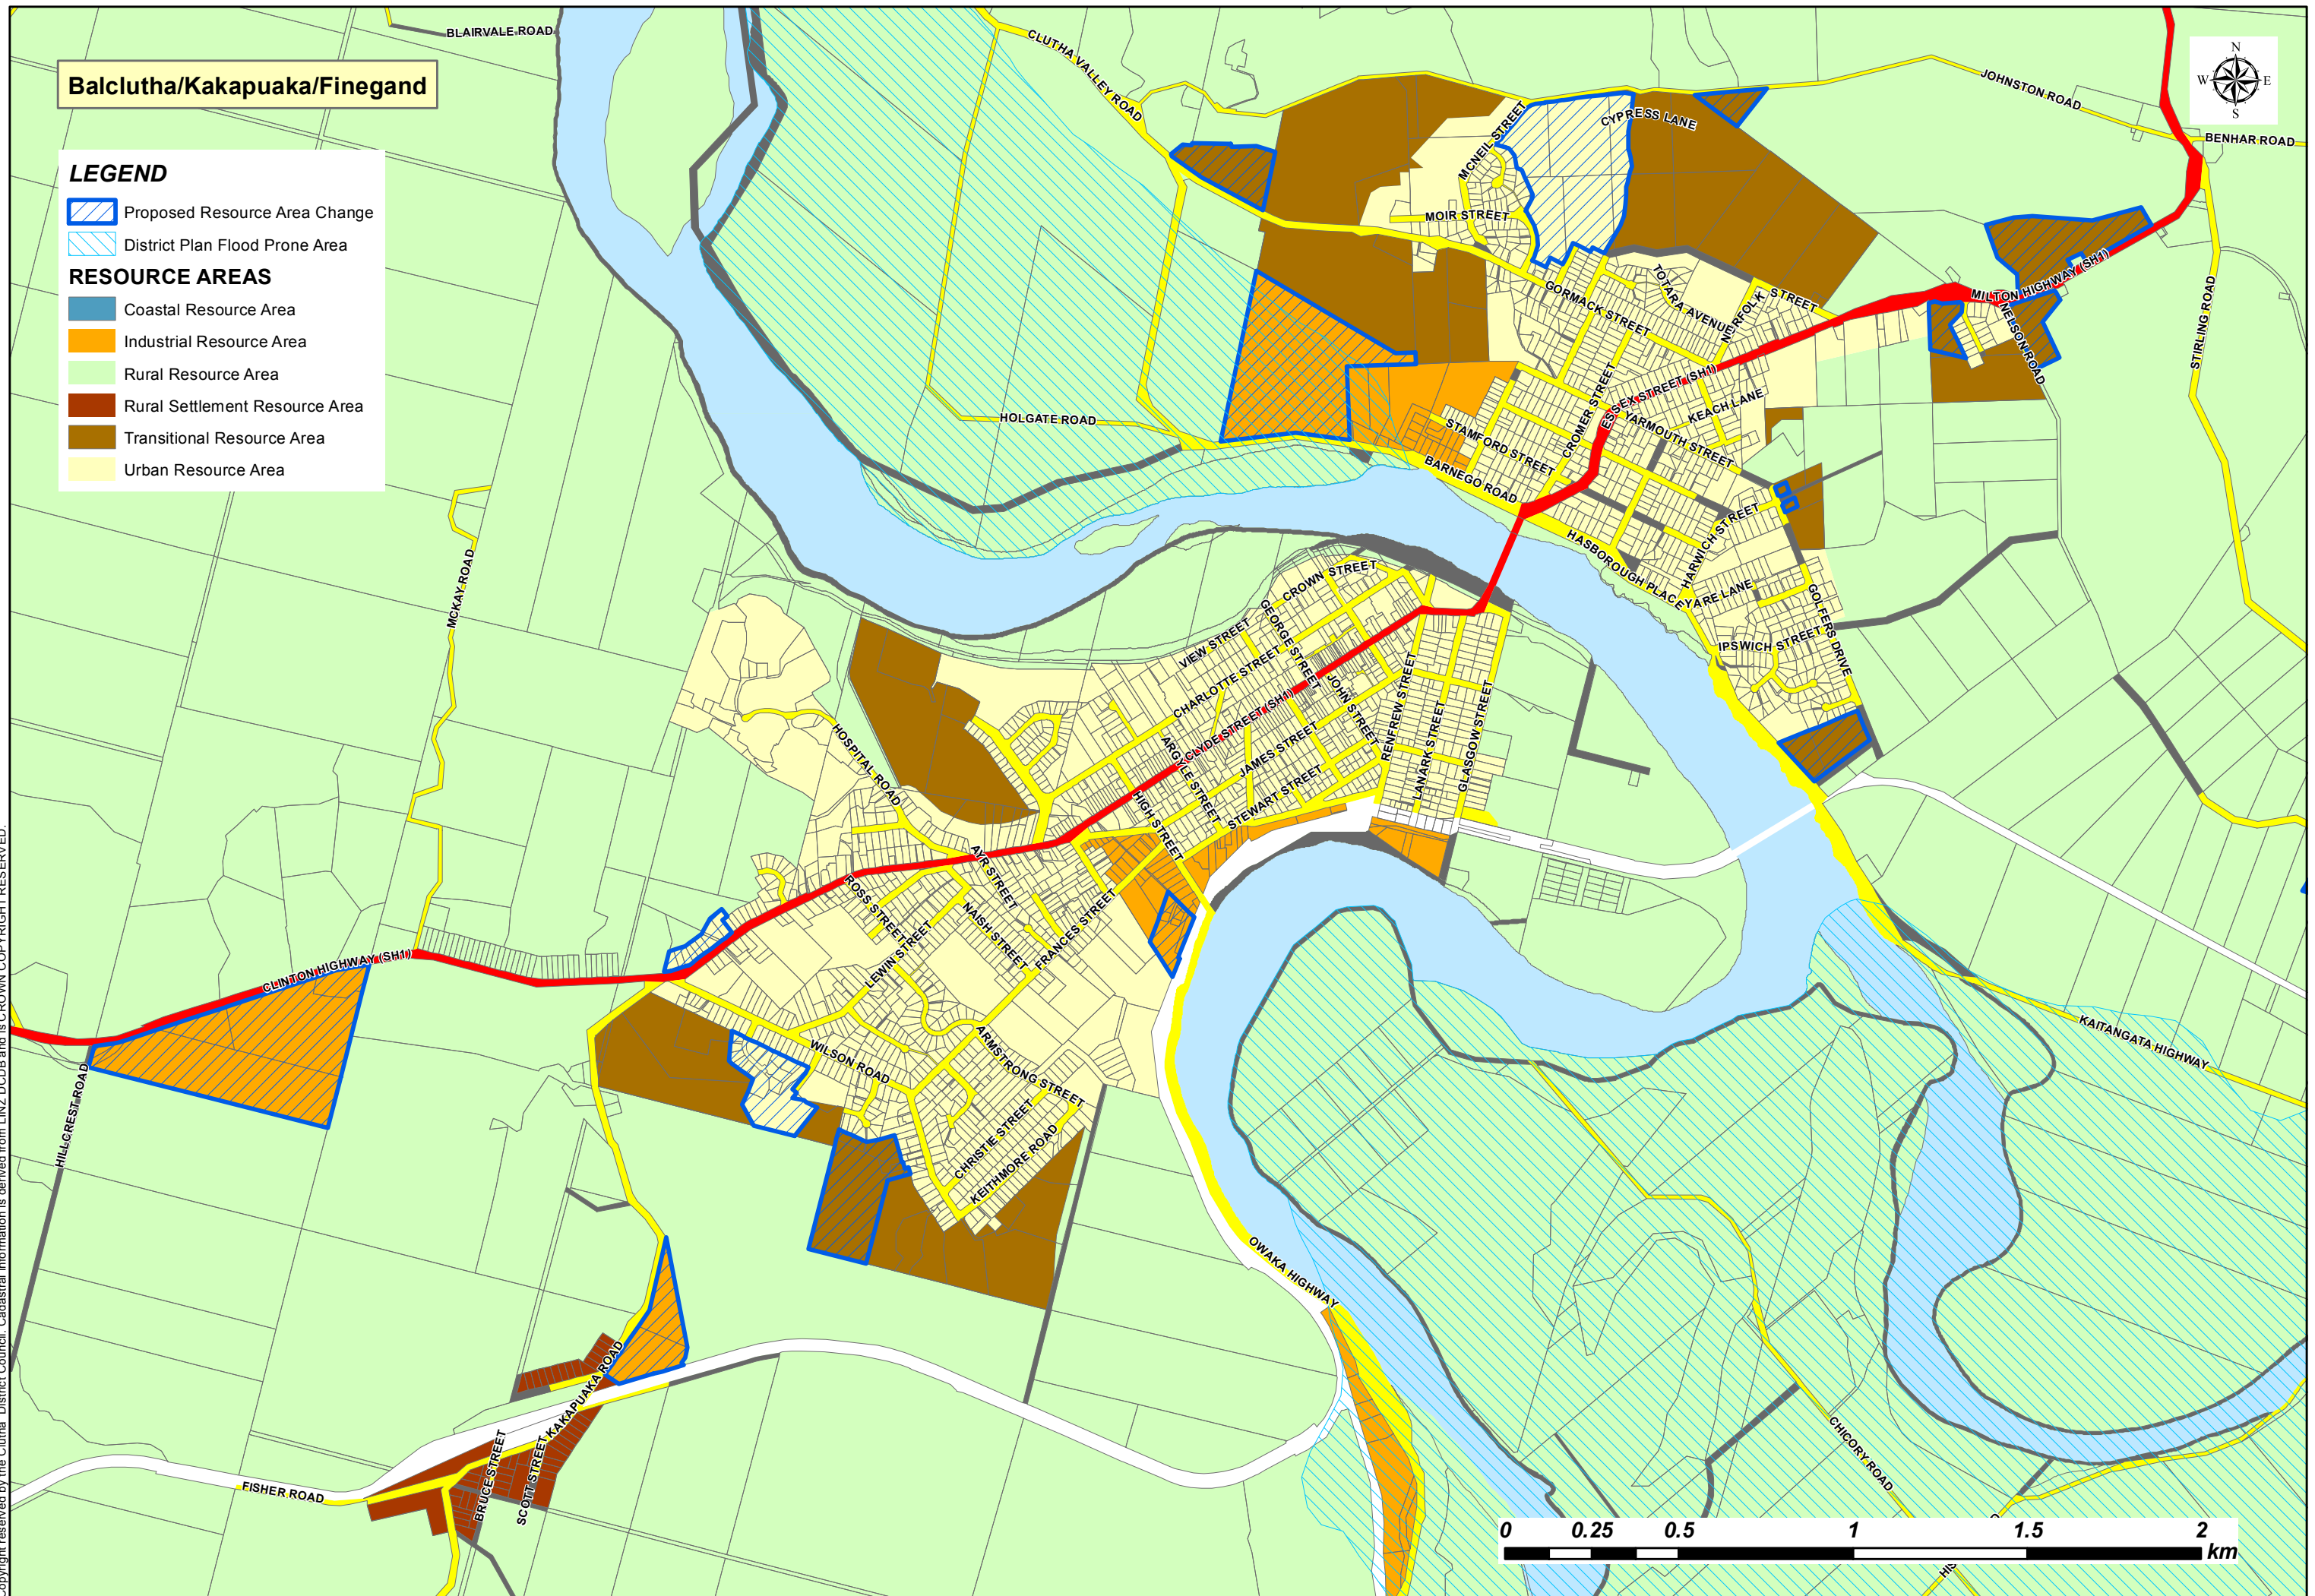

Balclutha/Kakapuaka/Finegand

LEGEND

-  Proposed Resource Area Change
-  District Plan Flood Prone Area

RESOURCE AREAS

-  Coastal Resource Area
-  Industrial Resource Area
-  Rural Resource Area
-  Rural Settlement Resource Area
-  Transitional Resource Area
-  Urban Resource Area

Copyright reserved by the Clutha District Council. Cadastral information is derived from LINZ DCDB and is CROWN COPYRIGHT RESERVED.

The information shown on this map is indicative only. The Clutha District Council accepts no responsibility for incomplete or inaccurate information.